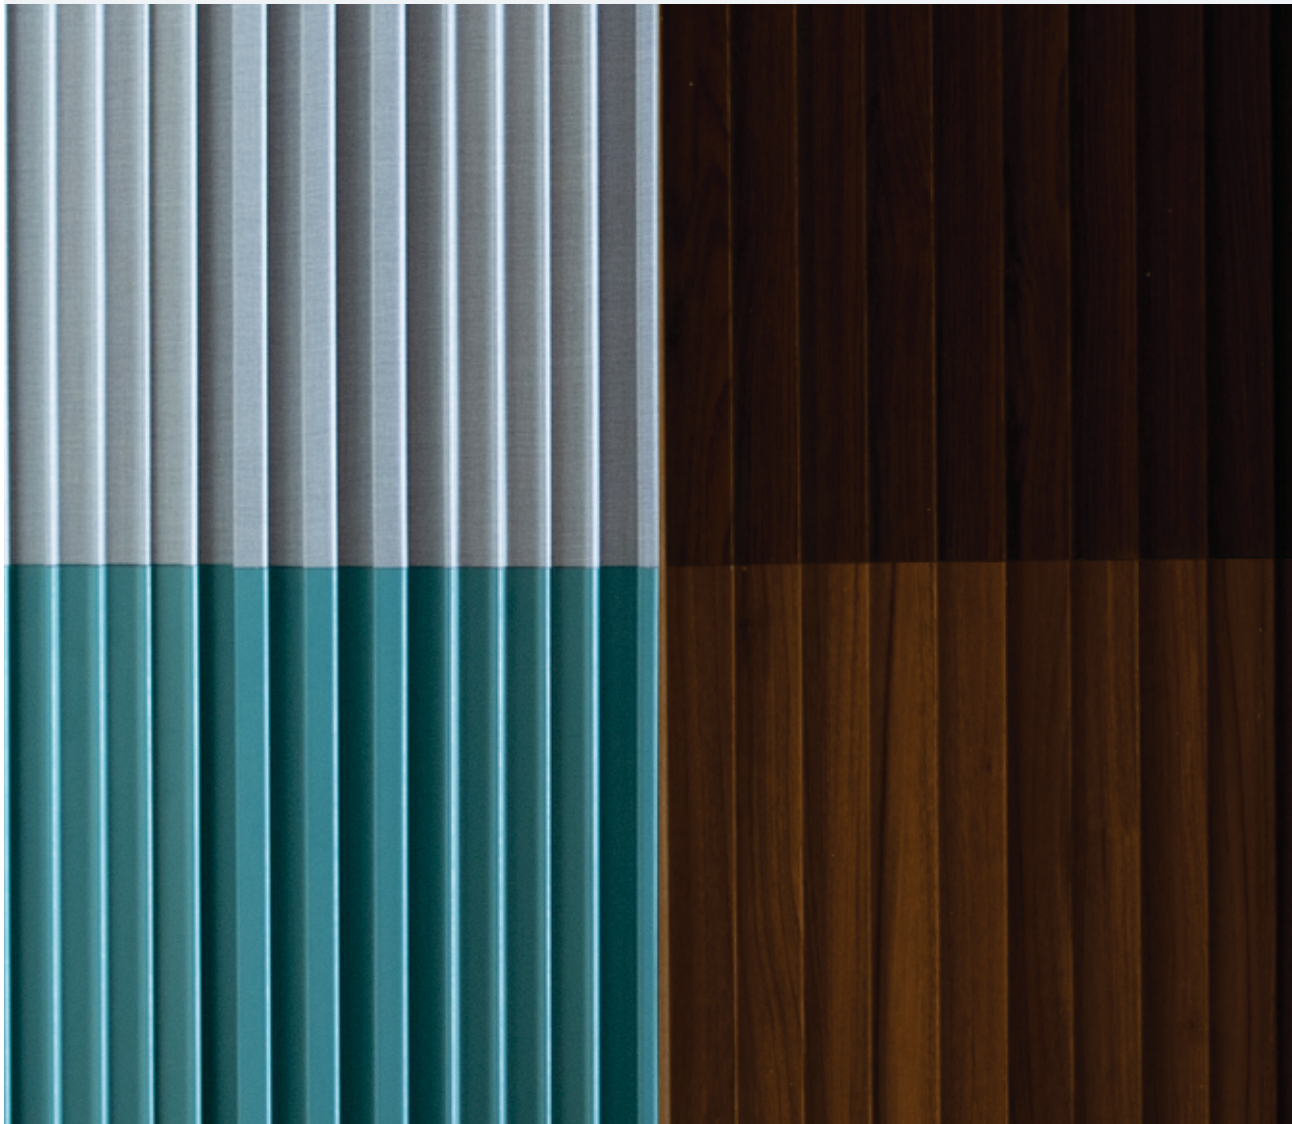

MIX AND MATCH TO CREATE YOUR OWN MAGIC

**SAME DESIGN,
DIFFERENT COLOUR/FINISH**