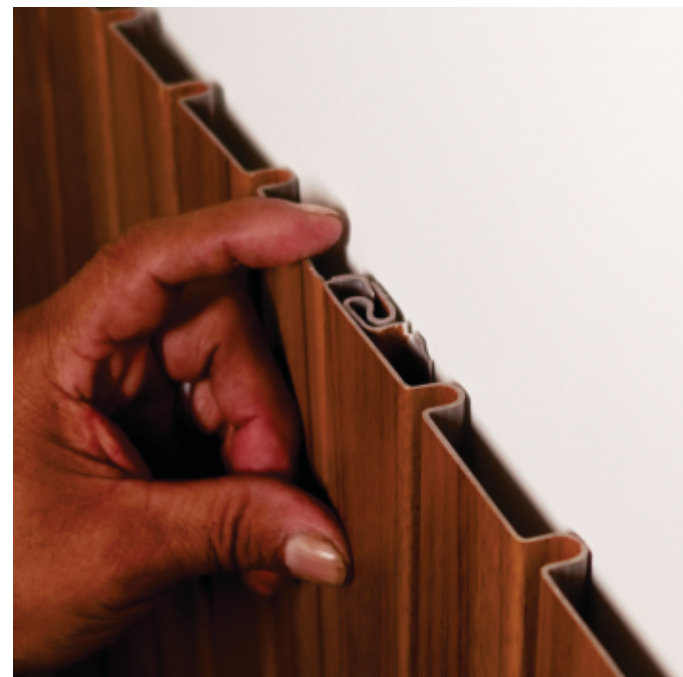

Venya Louvers

Venya Artist Wall

Venya Louvers

Venya Artist Wall

1. Place the Venya Louver on the wall or ceiling

2. Secure it using screws in the provided holes

3. Take the second louver and interlock it with the first using 'Rapid-Clad' interlocking technology