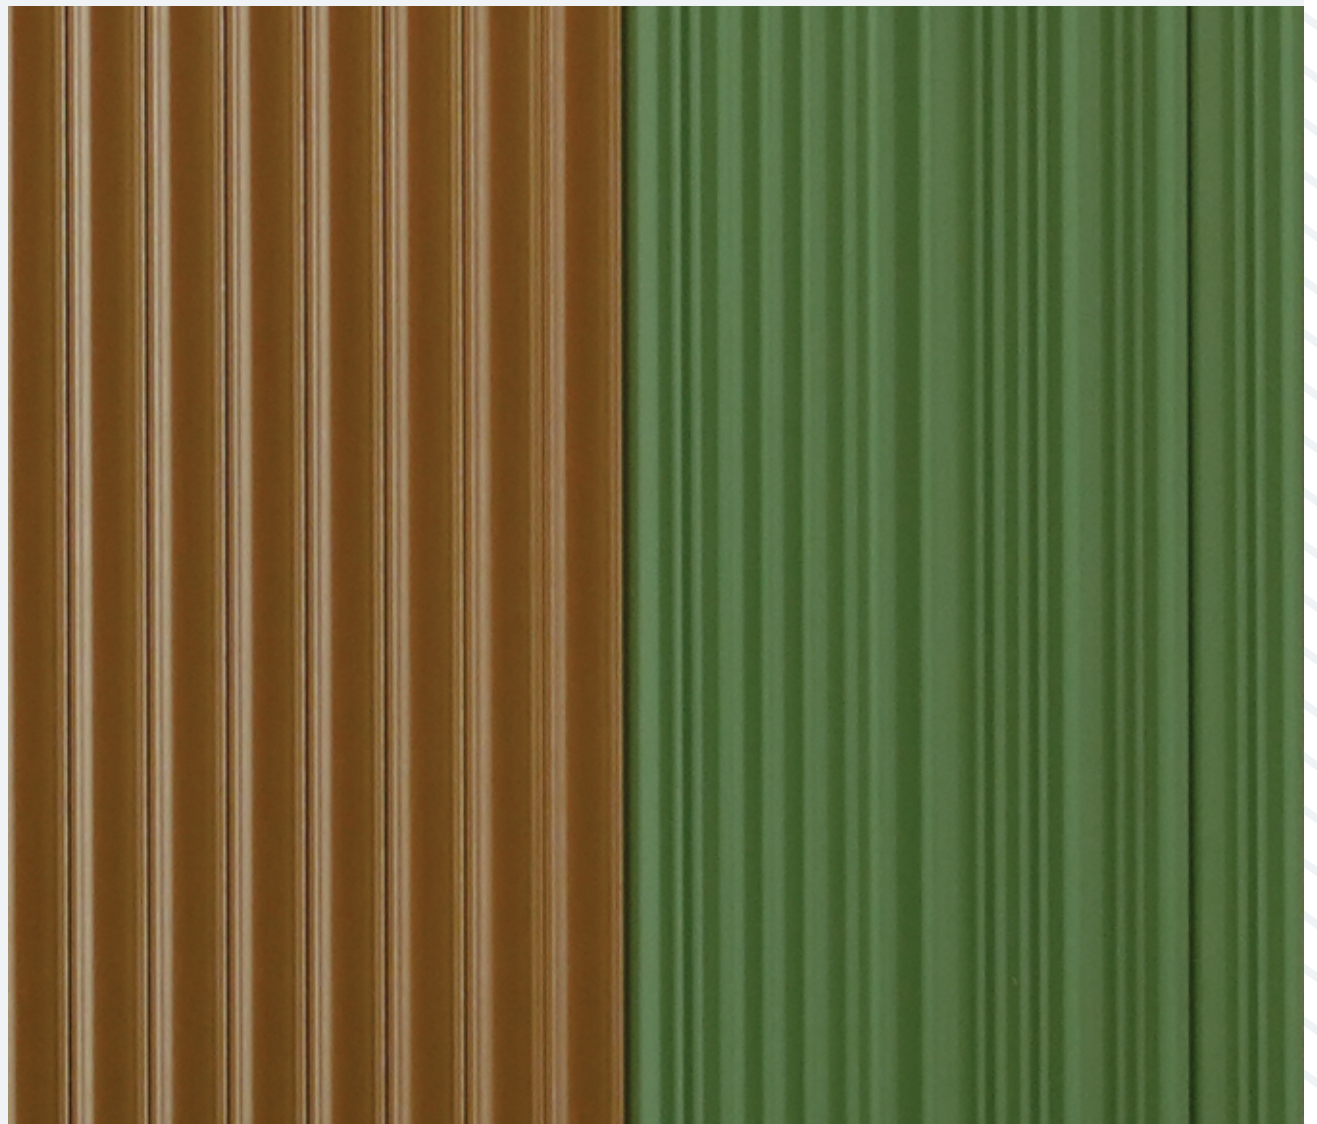

**DIFFERENT DESIGN,
DIFFERENT COLOR**